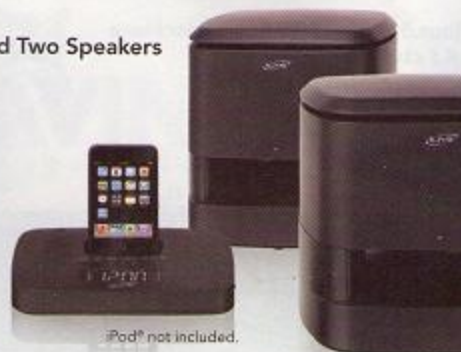

iLive Wireless Music System with iPod® Dock and Two Speakers

- Plays and charges iPod® and iPhone (airplane mode)
- Supports multiple speakers
- AUX input for other audio devices

Online Price $99.99
OFF Purchase -20.00
YOUR COST $79.99
#467770 **Delivered**

Additional speakers available at Costco.com.
$34.99 Delivered Each #467782

iPod® not included.

ONLINE HOLIDAY SAVINGS

OFFERS VALID 11/27/09 - 12/14/09

EXCLUSIVELY AT COSTCO.COM

▼ The bodybugg® Calorie Management System with One-Year Subscription

Takes the guesswork out of losing weight by helping you manage the calories you consume and burn.

Online Price $219.99
OFF Purchase -40.00
YOUR COST $179.99
#466063 **Delivered**